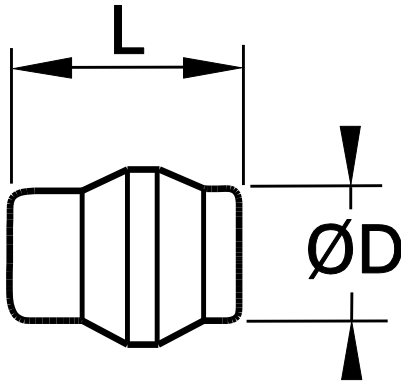

0126 Plug for Compression fitting

ØD		L	Kg
4	0126 04 00	10	0.002
5	0126 05 00	10	0.003
6	0126 06 00	10	0.003
8	0126 08 00	11.5	0.006
10	0126 10 00	13	0.010
12	0126 12 00	13	0.014
14	0126 14 00	13.5	0.020
15	0126 15 00	13.5	0.022
16	0126 16 00	16	0.030
18	0126 18 00	16	0.038
20	0126 20 00	16	0.045
22	0126 22 00	18	0.003
28	0126 28 00	19.5	0.108

The plug is used to blank off an outlet in a compression fitting, replacing the olive.

When an open outlet is required, simply dismantle and replace the plug with the tube olive, reusing the nut. The plug is also reusable.