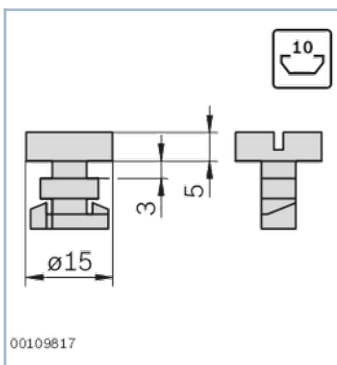

Quick-lock

- Quick-lock for fastening standard commercially available cable ducts

Product description

Technical data

No.		3842146920
Material		PA; black

Dimensions

Quick-lock, N10

Ordering codes

	No.
Quick-lock, N10	3842146920