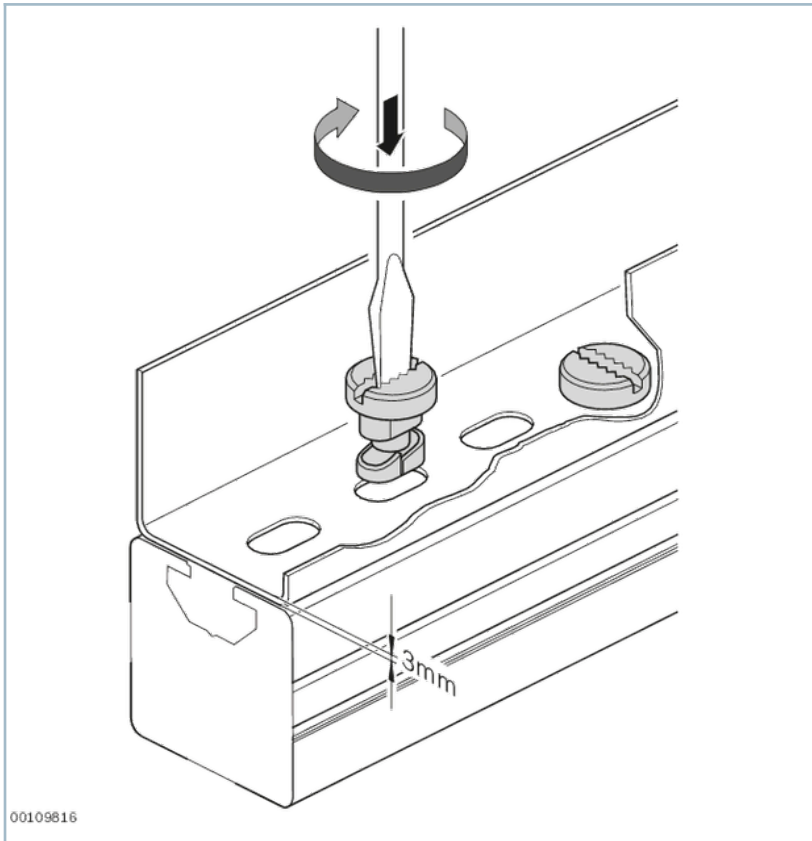

Quick-lock

- Quick-lock for fastening standard commercially available cable ducts

Product description

Technical data

No.		3842146920
Material		PA; black

Dimensions

Quick-lock, N10

Ordering codes

	No.
Quick-lock, N10	3842146920