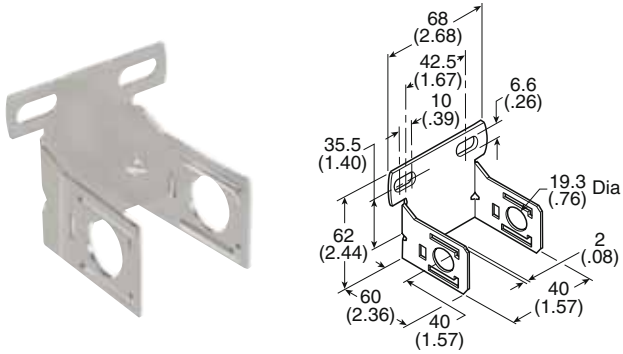

Accessories - P31 Series

C-Bracket
(Fits to filter and lubricator body)
P31KA00MW

T-Bracket w/ Body Connector
P31KA00MT

Body Connector
(O-ring not shown)
P31KA00CB

Port Block Kit
1/4 NPT P31KA92CP
3/8 NPT P31KA93CP
G 1/4 P31KA12CP
G 3/8..... P31KA13CP

Body Connector 'O' ring Kit
Pack of 5 P31KA00CY

Port Block Kit w/ T-Bracket
1/4 NPT P31KA92CN
3/8 NPT P31KA93CN
G 1/4 P31KA12CN
G 3/8..... P31KA13CN

Angle Bracket
(Fits to regulator and filter/regulator body)
P31KA00MR