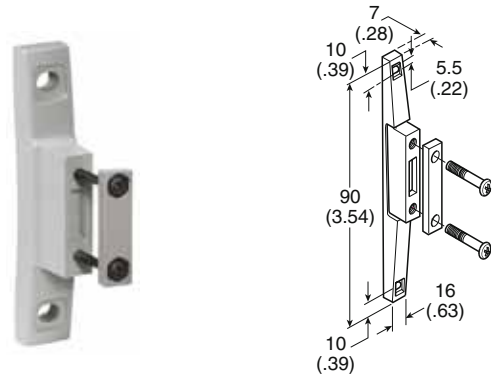

Accessories - P31 Series

C-Bracket
(Fits to filter and lubricator body)
P31KA00MW

T-Bracket w/ Body Connector
P31KA00MT

Body Connector
(O-ring not shown)
P31KA00CB

Port Block Kit
1/4 NPT P31KA92CP
3/8 NPT P31KA93CP
G 1/4 P31KA12CP
G 3/8..... P31KA13CP

Body Connector 'O' ring Kit
Pack of 5 P31KA00CY

Port Block Kit w/ T-Bracket
1/4 NPT P31KA92CN
3/8 NPT P31KA93CN
G 1/4 P31KA12CN
G 3/8..... P31KA13CN

Angle Bracket
(Fits to regulator and filter/regulator body)
P31KA00MR