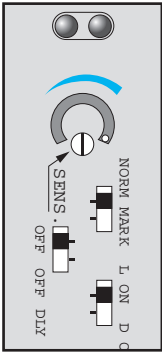

### Features

<b>Dimensions (W x H x D)</b>	13 mm x 69 mm
<b>Housing design (light emission)</b>	Rectangular
<b>Light source</b>	LED

### Mechanics/electronics

<b>Supply voltage</b>	10 V DC ... 30 V DC
<b>Ripple</b>	± 10 %
<b>Current consumption</b>	35 mA <sup>1)</sup>
<b>Switching output</b>	PNP
<b>Switching mode</b>	Light/dark switching
<b>Response time</b>	≤ 0.5 ms <sup>2)</sup>
<b>Connection type</b>	Male connector M8, 4-pin
<b>Housing material</b>	Plastic, ABS
<b>Optics material</b>	Plastic, PMMA
<b>Enclosure rating</b>	IP50
<b>Ambient operating temperature</b>	-25 °C ... +55 °C
<b>Ambient temperature, storage</b>	-40 °C ... +70 °C

<sup>1)</sup> Without load.

<sup>2)</sup> Signal transit time with resistive load.

Connection type

Connection diagram

Functional principle

Adjustments