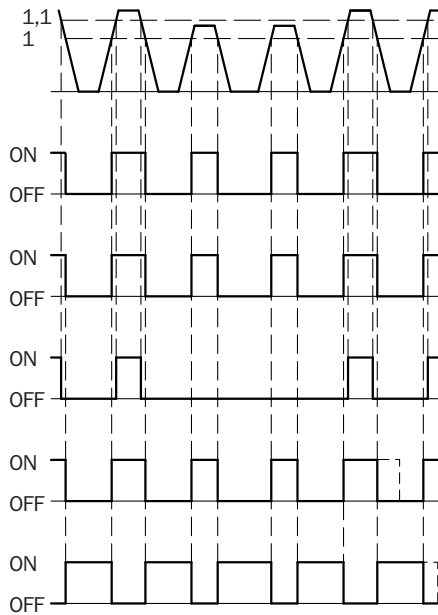

### Features

<b>Dimensions (W x H x D)</b>	13 mm x 69 mm
<b>Housing design (light emission)</b>	Rectangular
<b>Light source</b>	LED

### Mechanics/electronics

<b>Supply voltage</b>	10 V DC ... 30 V DC
<b>Ripple</b>	± 10 %
<b>Current consumption</b>	35 mA <sup>1)</sup>
<b>Switching output</b>	PNP
<b>Switching mode</b>	Light/dark switching
<b>Response time</b>	≤ 0.5 ms <sup>2)</sup>
<b>Connection type</b>	Male connector M8, 4-pin
<b>Housing material</b>	Plastic, ABS
<b>Optics material</b>	Plastic, PMMA
<b>Enclosure rating</b>	IP50
<b>Ambient operating temperature</b>	-25 °C ... +55 °C
<b>Ambient temperature, storage</b>	-40 °C ... +70 °C

<sup>1)</sup> Without load.

<sup>2)</sup> Signal transit time with resistive load.

Connection type

Connection diagram

Functional principle

Adjustments