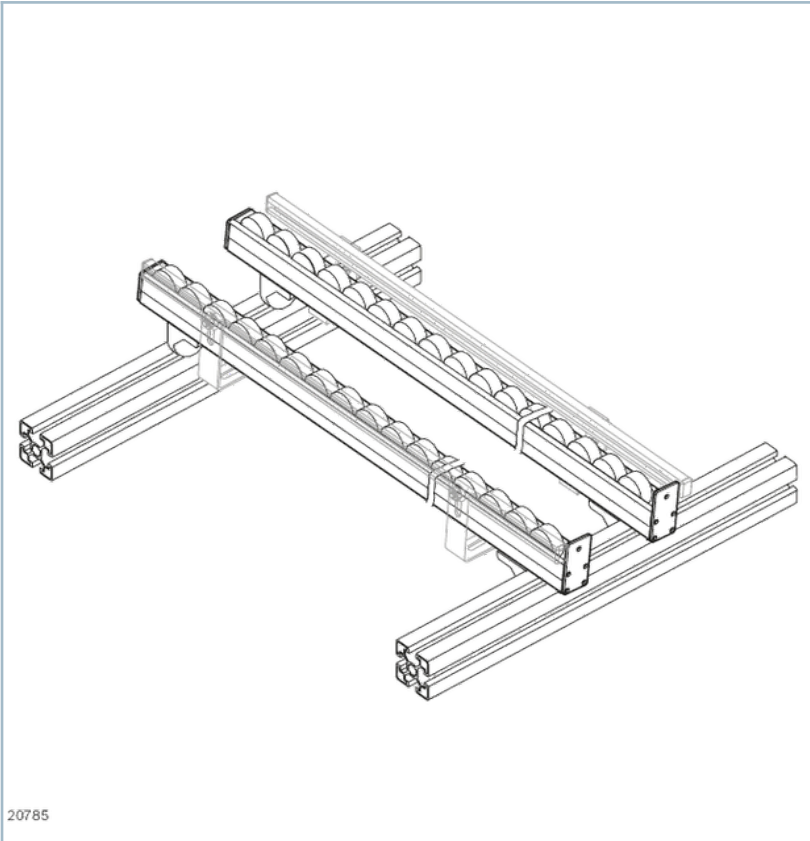

Product description

Technical data

$F_{\max \text{ stat}} = 120 \text{ N}$

$F_{\max \text{ stat}} = 120 \text{ N}$

$F_{\max \text{ stat}} = 200 \text{ N} / 100 \text{ mm}$

$F_{\max \text{ stat}} = 200 \text{ N} / 100 \text{ mm}$