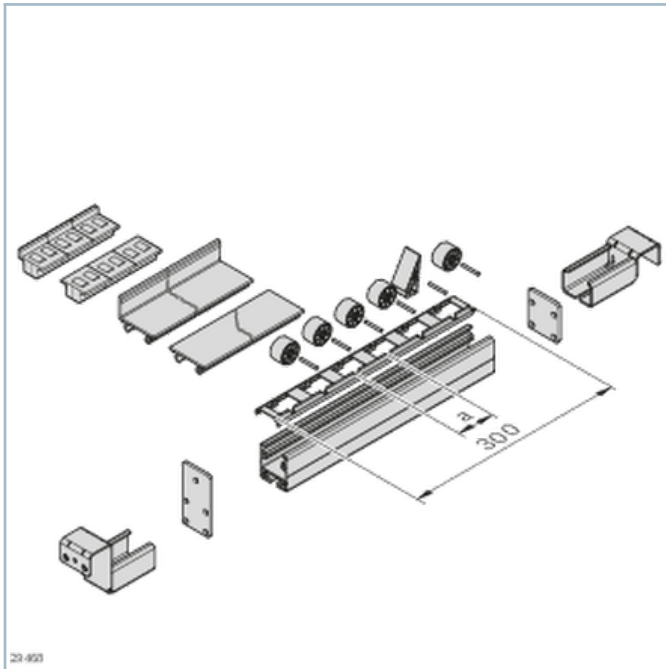

## Roller carrier, steel axis, rollers

- Components for constructing manual conveyor sections
- Based on multi-functional U-profile
- Clip-in conveyor elements for all requirements:
  - Rollers with or without flange; four colors to visually identify inventories (kanban) or to differentiate between good/reject parts
  - Slide rails with or without integrated lateral guide (GSSK, GS)
  - Roller elements with and without flange
- Roller carrier for rollers D32 and D32SK
- Steel axis for rollers D32, D32SK

## Dimensions