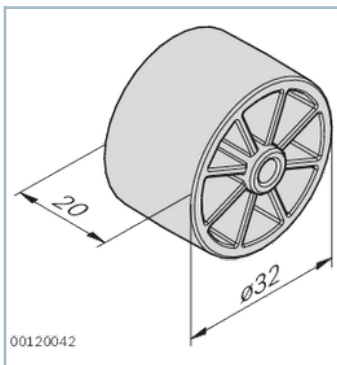

Dimensions

Roller D32