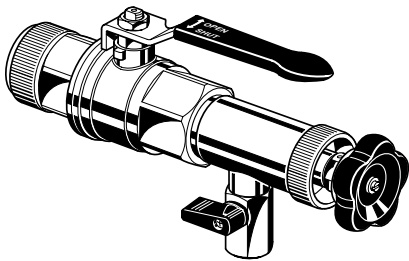

*on-off version

Repair kit

Repair kit for DN 25, 32 and 40

0901641

The maintenance with this repair kit must be done by trained personnel only.

Accessories

Insert replacement tool

Order-Number