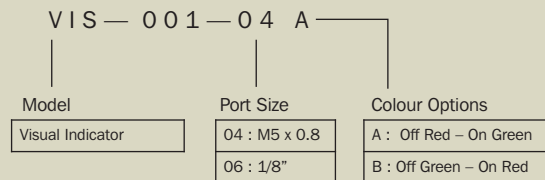

ACCESSORIES VISUAL INDICATOR

Specification

Model	VIS-001-04	VIS-001-06
Fluid	Air	
Port	M5 x 0.8	1/8"
Operating Pressure	Full actuation	0.05-0.7MPa (7-100psi)
	Full de-actuation	0-0.015MPa (0-2psi)
Temperature	0 to + 60°C	
Mounting	Panel	

Ordering Code

Product Features

1. Supplied with Panel Mounting Nut
2. Good visibility
3. Aids with diagnostic problems by changing colour when the system is pressurised or not
4. Fast response

Panel Mount Dimensions