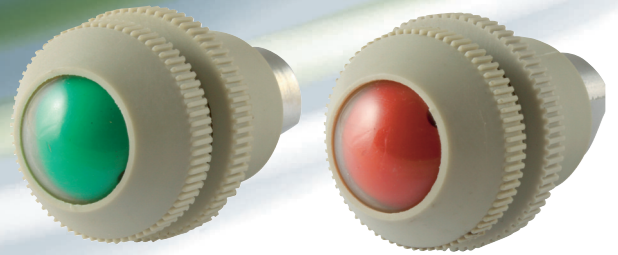

ACCESSORIES VISUAL INDICATOR

Specification

Model	VIS-001-04	VIS-001-06
Fluid	Air	
Port	M5 x 0.8	1/8"
Operating Pressure	Full actuation	0.05-0.7MPa (7-100psi)
	Full de-actuation	0-0.015MPa (0-2psi)
Temperature	0 to + 60°C	
Mounting	Panel	

Ordering Code

Product Features

1. Supplied with Panel Mounting Nut
2. Good visibility
3. Aids with diagnostic problems by changing colour when the system is pressurised or not
4. Fast response

Panel Mount Dimensions

Hole Dimension : 31mØ

Panel Thickness : Less than 9mm