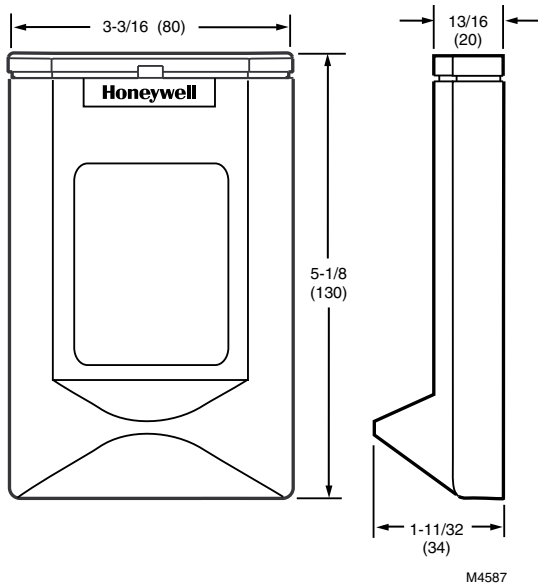

H7012A Humidity and H7012B Humidity and Temperature Room Sensors

SPECIFICATION DATA

FEATURES

- Capacitance type sensing element.
- Wide sensing range.
- Temperature indication sensor H7012B only.

GENERAL

The H7012A Room Humidity Sensor is a wall mounting capacitance type relative humidity (rh) sensor. The H7012B Room Humidity and Temperature Sensor adds either a PT1000 or BALCO 500 temperature sensor to the H7012A. These sensors are for use with Excel DDC, Excel Plus, Excel MacroCel (humidity only), or Excel 5000.

SPECIFICATIONS

Models:

✓	Model	Humidity Sensing Range	Temperature Sensor	Temperature Sensing Range F (C)
☐	H7012A	5 to 95% rh	—	—
☐	H7012B		PT1000	32 to 122°F (0 to 50)
☐			Balco 500	

Electrical Requirements:

H7012 Approximate Dimensions in in. (mm).

Housing:

ABS Plastic, flame retardant per UL 94-V0

Temperature Sensor:

Nominal Resistance
Pt 1000: 1000Ω @ 32°F (0°C)
BALCO: 500Ω @ 74°F (23.3°C)
Sensitivity:
Pt 1000: 2.14Ω/°F (3.85Ω/°K)
BALCO: 1.1Ω/°F (2Ω/°K)
Response time:
τ_{0.5} = 2.5 min

Relative Humidity Sensor:

Output Ranges: 0 to 1V dc, 0 to 10V dc
Output Impedance:
1V range: 183Ω
10V range: 274Ω
Sensitivity
1V range: 10 mV/% rh
10V range: 100 mV/% rh
Response time:
τ_{0.5} = 35s

Accessories: