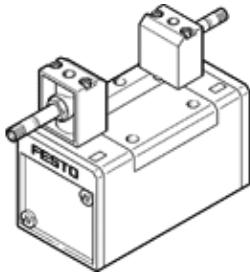

solenoid valve

JMFH-5/2-D-2-C

Part number: 151852

FESTO

With manual overrides, without solenoid coils or sockets. Solenoid coils and sockets should be ordered separately.

Data sheet

Feature	Value
Valve function	5/2 bistable
Type of actuation	electrical
Width	54 mm
Standard nominal flow rate	2,300 l/min
Operating pressure	2 ... 10 bar
Design structure	Piston slide
Maritime classification	see certificate
Protection class	IP65
Nominal size	11.5 mm
Grid dimension	56 mm
Exhaust-air function	throttleable
Sealing principle	soft
Assembly position	Any
Conforms to standard	ISO 5599-1
Manual override	with accessories, detenting Pushing
ISO code	255
Type of piloting	Piloted
Pilot air supply	Internal
Flow direction	non reversible
Overlap	Positive overlap
Switching time reversal	18 ms
Max. positive test pulse with logic 0	2,200 µs
Max. negative test pulse with logic 1	3,700 µs
Operating medium	Compressed air in accordance with ISO8573-1:2010 [7:4:4]
Note on operating and pilot medium	Lubricated operation possible (subsequently required for further operation)
Vibration resistance	Transport application test at severity level 1 in accordance with FN 942017-4 and EN 60068-2-6
Shock resistance	Shock test with severity level 2 in accordance with FN 942017-5 and EN 60068-2-27
Medium temperature	-10 ... 60 °C
Sound pressure level	85 dB(A)
Ambient temperature	-5 ... 40 °C
Product weight	820 g
Electrical connection	Via F coil, must be ordered separately
Mounting type	On sub-base With through-hole and screw
Pilot exhaust port 82	M5
Pilot exhaust port 84	M5
Pneumatic connection, port 1	Connection plate size 2 as per ISO 5599-1
Pneumatic connection, port 2	Connection plate size 2 as per ISO 5599-1
Pneumatic connection, port 3	Connection plate size 2 as per ISO 5599-1