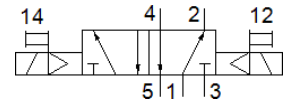

solenoid valve

JMFH-5/2-D-2-C

Part number: 151852

FESTO

With manual overrides, without solenoid coils or sockets. Solenoid coils and sockets should be ordered separately.

Data sheet

Feature	Value
Valve function	5/2 bistable
Type of actuation	electrical
Width	54 mm
Standard nominal flow rate	2,300 l/min
Operating pressure	2 ... 10 bar
Design structure	Piston slide
Maritime classification	see certificate
Protection class	IP65
Nominal size	11.5 mm
Grid dimension	56 mm
Exhaust-air function	throttleable
Sealing principle	soft
Assembly position	Any
Conforms to standard	ISO 5599-1
Manual override	with accessories, detenting Pushing
ISO code	255
Type of piloting	Piloted
Pilot air supply	Internal
Flow direction	non reversible
Overlap	Positive overlap
Switching time reversal	18 ms
Max. positive test pulse with logic 0	2,200 µs
Max. negative test pulse with logic 1	3,700 µs
Operating medium	Compressed air in accordance with ISO8573-1:2010 [7:4:4]
Note on operating and pilot medium	Lubricated operation possible (subsequently required for further operation)
Vibration resistance	Transport application test at severity level 1 in accordance with FN 942017-4 and EN 60068-2-6
Shock resistance	Shock test with severity level 2 in accordance with FN 942017-5 and EN 60068-2-27
Medium temperature	-10 ... 60 °C
Sound pressure level	85 dB(A)
Ambient temperature	-5 ... 40 °C
Product weight	820 g
Electrical connection	Via F coil, must be ordered separately
Mounting type	On sub-base With through-hole and screw
Pilot exhaust port 82	M5
Pilot exhaust port 84	M5
Pneumatic connection, port 1	Connection plate size 2 as per ISO 5599-1
Pneumatic connection, port 2	Connection plate size 2 as per ISO 5599-1
Pneumatic connection, port 3	Connection plate size 2 as per ISO 5599-1