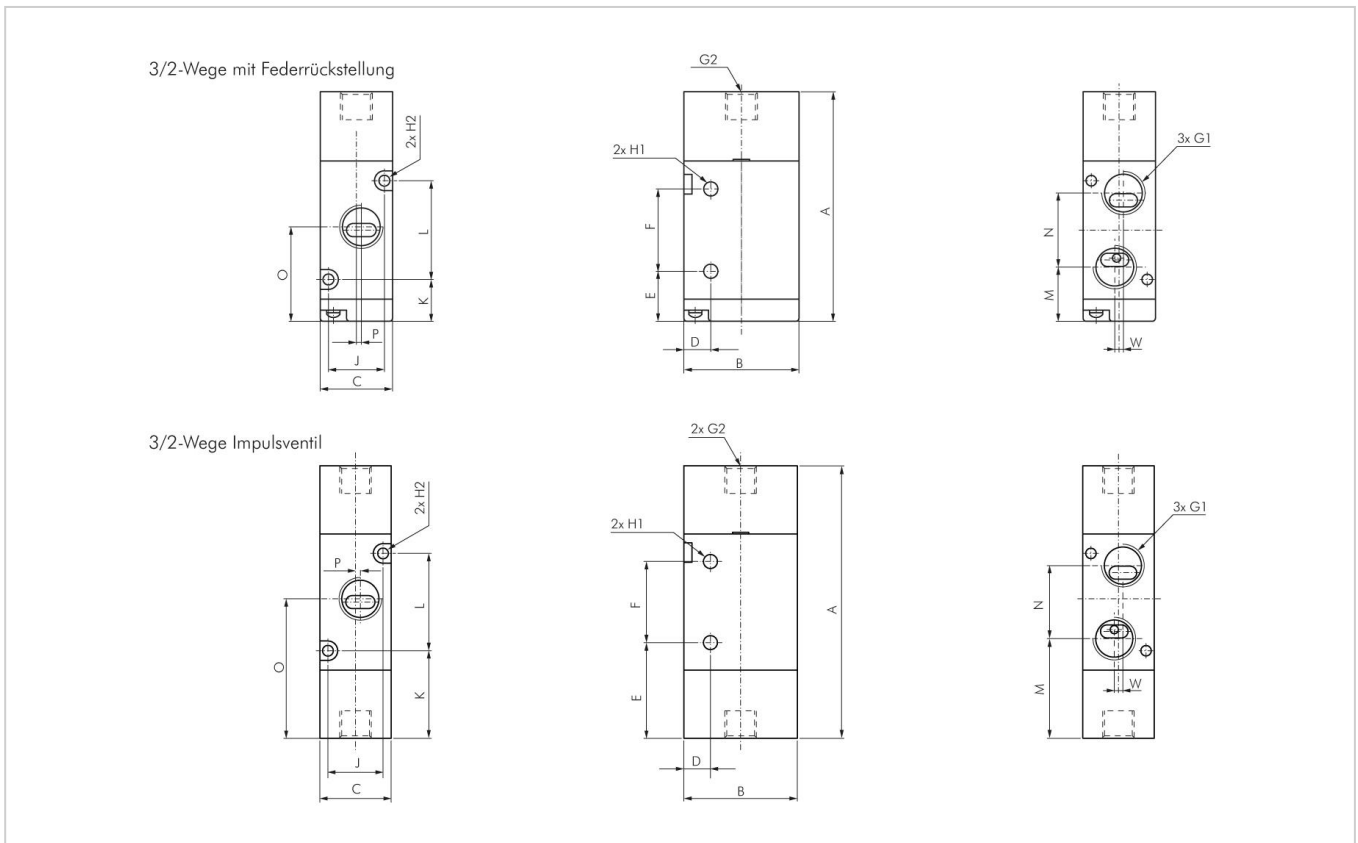

Drawing:

Drawing

More information on this item and the process for ordering it can be found in our online shop
<https://www.landefeld.com> under item number **RV 3211-06H A**.

Landefeld Druckluft und Hydraulik GmbH · Konrad-Zuse-Straße 1 · 34123 Kassel · Germany

All data are to be understood as non-binding reference values! We do not assume liability for any data selection not confirmed in writing. Unless otherwise specified, pressure values refer to liquids from Group II at +20°C.

As of: 07.07.2023