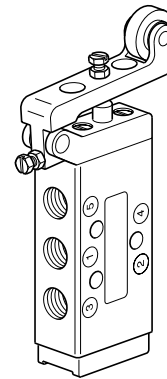

B43 Series Mechanically Operated Valves

Order code	Actuator	Replacement actuator	Repair kit
B43003CS	Plunger	43004C-100	Body seal 43007A
B43004CS	Plunger		
B43003RS	Roller Lever	43004R-200	43007A
B43004RS	Roller Lever		

B53 Series Mechanically Operated Valves

Order code	Actuator	Replacement actuator	Repair kit
B53003CS	Plunger	53004C-100	Body seal 53007
B53004CS	Plunger		
B53003RS	Roller	53004R-100	53007
B53004RS	Roller