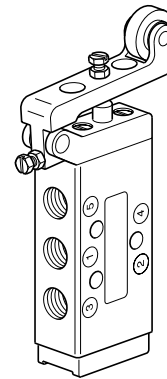

Intermediate mechanically operated valves, B53 series

	Symbol	Type	Actuator	Return	Operating force at 6 bar, N	Size	Weight Kg	Order code
		3/2	Plunger	Spring	53	G1/4	0,348	B53003CS
		3/2	Plunger	Air	27	G1/4	0,388	B53003CP
		5/2	Plunger	Spring	53	G1/4	0,478	B53004CS
		5/2	Plunger	Air	27	G1/4	0,518	B53004CP
		3/2	Roller	Spring	53	G1/4	0,350	B53003RS
		3/2	Roller	Air	27	G1/4	0,390	B53003RP
		5/2	Roller	Spring	53	G1/4	0,480	B53004RS
		5/2	Roller	Air	27	G1/4	0,520	B53004RP

 Indicates stocked product.

Service and Replacement Parts

B43 Series Manually Operated Valves

Order code	Actuator	Replacement actuator	Repair kit
B43003BXS	Button	43004BX-100	Body seal 43007A
B43004BXS	Button		
B43004HXS	Button, Push/Pull	43004H-100	
B43003LS	Lockdown lever	43004L-200	
B43004LS	Lockdown lever		

B53 Series Manually Operated Valves

Order code	Actuator	Replacement actuator	Repair kit
B53003HXS	Button		
B53004HXS	Button		
B53003HX	Button, Push/Pull		
B53004HX	Button, Push/Pull	53004HX-100	Body seal 53007
B53004HXX	Button, Self centring		
B53004HXY	Button, Self centring		
B53004HXZ	Button, Self centring		
B53003FS	Foot	53004F-100	
B53004FS	Foot		
B53003LS	Lever	53004L-198	
B53004LS	Lever		
B53003LT	Lever, 2 positions	53004L-196	Body seal 53007
B53004LT	Lever, 2 positions		
B53004L	Lever, 3 positions	53004L-100	Lever kit 53004L-300R
B53004LW	Lever, 3 positions		
B53004LX	Lever, Self centring	53004L-198	
B53004LY	Lever, Self centring		

B43 Series Mechanically Operated Valves

Order code	Actuator	Replacement actuator	Repair kit
B43003CS	Plunger	43004C-100	Body seal 43007A
B43004CS	Plunger		
B43003RS	Roller Lever	43004R-200	
B43004RS	Roller Lever		