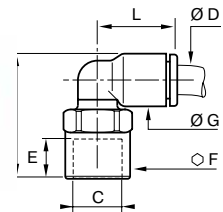

3192 Female Elbow Metric Tube to BSPP

PART NO.	ØD MM	C BSPP	E MM	F MM	G MM	H MM	L MM
3192 04 10	4	G1/8	8.5	13	8.5	23	14
3192 04 13	4	G1/4	11.5	16	8.5	27	14
3192 06 10	6	G1/8	8.5	13	10.5	25	16
3192 06 13	6	G1/4	11.5	16	10.5	29	16
3192 08 10	8	G1/8	8.5	13	13.5	28	23
3192 08 13	8	G1/4	11.5	16	13.5	32	23
3192 08 17	8	G3/8	12	19	13.5	33	23
3192 10 13	10	G1/4	11	16	16	34.5	26.5
3192 10 17	10	G3/8	12	19	16	35	26.5
3192 10 21	10	G1/2	16	24	16	41	26.5
3192 12 13	12	G1/4	11	16	19	38	30.5
3192 12 17	12	G3/8	12	19	19	38.5	30.5
3192 12 21	12	G1/2	16	24	19	43.5	30.5

WARNING These products can expose you to chemicals including LEAD which is known to the state of California to cause cancer and birth defects or other reproductive harm. For more information go to www.P65Warnings.ca.gov.