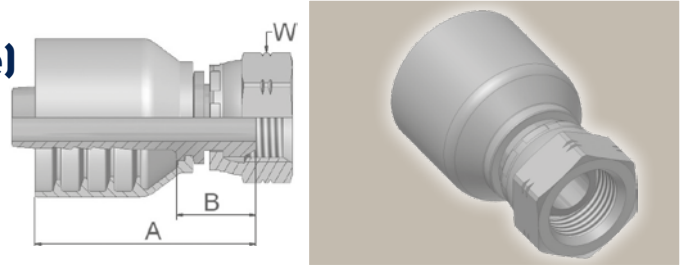

92 Female BSP Parallel Pipe Swivel – Straight (60° Cone)

BS5200-A – DKR

| Part Number | Hose I.D. | | | | Thread BSP | A mm | B mm | W mm |
|--------------|-----------|------|------|------|---------------|---------|---------|---------|
| | DN | Inch | Size | mm | | | | |
| 19243-4-4C | 6 | 1/4 | -4 | 6.4 | 1/4x19 | 41 | 19 | 19 |
| 19243-6-6C | 10 | 3/8 | -6 | 9.5 | 3/8x19 | 49 | 20 | 22 |
| 19243-8-8C | 12 | 1/2 | -8 | 12.7 | 1/2x14 | 57 | 22 | 27 |
| 19243-10-10C | 16 | 5/8 | -10 | 15.9 | 5/8x14 | 57 | 21 | 30 |
| 19243-12-12C | 19 | 3/4 | -12 | 19.1 | 3/4x14 | 61 | 22 | 32 |
| 19243-16-16C | 25 | 1 | -16 | 25.4 | 1x11 | 72 | 25 | 41 |
| 19243-32-32C | 51 | 2 | -32 | 50.8 | 2x11 | 84 | 35 | 70 |

B1 Female BSP Parallel Pipe Swivel 45° Elbow (60° Cone)

BS 5200-D – DKR 45°

| Part Number | Hose I.D. | | | | Thread BSP | A mm | B mm | E mm | W mm |
|--------------|-----------|------|------|------|---------------|---------|---------|---------|---------|
| | DN | Inch | Size | mm | | | | | |
| 1B143-4-4C | 6 | 1/4 | -4 | 6.4 | 1/4x19 | 58 | 35 | 16 | 19 |
| 1B143-6-6C | 10 | 3/8 | -6 | 9.5 | 3/8x19 | 66 | 37 | 17 | 22 |
| 1B143-8-8C | 12 | 1/2 | -8 | 12.7 | 1/2x14 | 79 | 44 | 20 | 27 |
| 1B143-12-12C | 19 | 3/4 | -12 | 19.1 | 3/4x14 | 96 | 57 | 25 | 32 |
| 1B143-16-16C | 25 | 1 | -16 | 25.4 | 1x11 | 121 | 77 | 33 | 41 |

Approved **fitting series** for hose types:

Also available in steel. Details can be found in catalogue CAT/C4400/UK.

| | | | | | | | | | | | |
|----|-------|-------|-------|-------|-------|-------|-------|-------|-----|-------|-------|
| 43 | 301SN | 304 | 387 | 387TC | 387ST | 421SN | 421WC | 436 | 441 | 441RH | 471TC |
| | 487 | 487TC | 487ST | 692 | 722 | 722TC | 722ST | 797RH | 811 | 881 | |