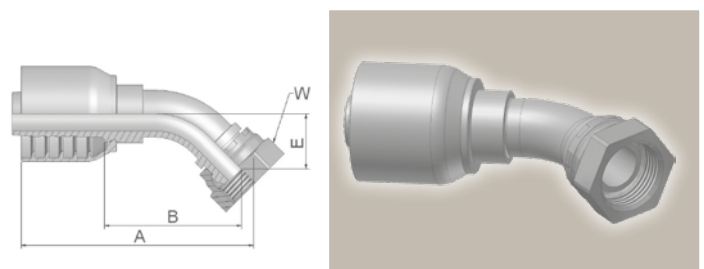

92 Female BSP Parallel Pipe Swivel – Straight (60° Cone)

BS5200-A – DKR

| Part Number | Hose I.D. | | | | Thread BSP | A mm | B mm | W mm |
|--------------|-----------|------|------|------|---------------|---------|---------|---------|
| | DN | Inch | Size | mm | | | | |
| 19243-4-4C | 6 | 1/4 | -4 | 6.4 | 1/4x19 | 41 | 19 | 19 |
| 19243-6-6C | 10 | 3/8 | -6 | 9.5 | 3/8x19 | 49 | 20 | 22 |
| 19243-8-8C | 12 | 1/2 | -8 | 12.7 | 1/2x14 | 57 | 22 | 27 |
| 19243-10-10C | 16 | 5/8 | -10 | 15.9 | 5/8x14 | 57 | 21 | 30 |
| 19243-12-12C | 19 | 3/4 | -12 | 19.1 | 3/4x14 | 61 | 22 | 32 |
| 19243-16-16C | 25 | 1 | -16 | 25.4 | 1x11 | 72 | 25 | 41 |
| 19243-32-32C | 51 | 2 | -32 | 50.8 | 2x11 | 84 | 35 | 70 |

B1 Female BSP Parallel Pipe Swivel 45° Elbow (60° Cone)

BS 5200-D – DKR 45°

| Part Number | Hose I.D. | | | | Thread BSP | A mm | B mm | E mm | W mm |
|--------------|-----------|------|------|------|---------------|---------|---------|---------|---------|
| | DN | Inch | Size | mm | | | | | |
| 1B143-4-4C | 6 | 1/4 | -4 | 6.4 | 1/4x19 | 58 | 35 | 16 | 19 |
| 1B143-6-6C | 10 | 3/8 | -6 | 9.5 | 3/8x19 | 66 | 37 | 17 | 22 |
| 1B143-8-8C | 12 | 1/2 | -8 | 12.7 | 1/2x14 | 79 | 44 | 20 | 27 |
| 1B143-12-12C | 19 | 3/4 | -12 | 19.1 | 3/4x14 | 96 | 57 | 25 | 32 |
| 1B143-16-16C | 25 | 1 | -16 | 25.4 | 1x11 | 121 | 77 | 33 | 41 |

Approved **fitting series** for hose types:

Also available in steel. Details can be found in catalogue CAT/C4400/UK.

| | | | | | | | | | | | |
|----|-------|-------|-------|-------|-------|-------|-------|-------|-----|-------|-------|
| 43 | 301SN | 304 | 387 | 387TC | 387ST | 421SN | 421WC | 436 | 441 | 441RH | 471TC |
| | 487 | 487TC | 487ST | 692 | 722 | 722TC | 722ST | 797RH | 811 | 881 | |