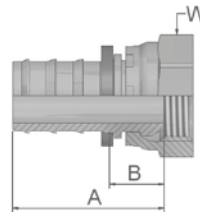

92 Female BSP Parallel Pipe Swivel – Straight (60° Cone)

BS5200-A – DKR

Part Number	Hose I.D.				Thread BSP	A mm	B mm	W mm
	DN	Inch	Size	mm				
39282-4-4C	6	1/4	-4	6.4	1/4x19	33	14	19
39282-6-6C	10	3/8	-6	9.5	3/8x19	40	17	22
39282-8-8C	12	1/2	-8	12.7	1/2x14	43	16	27
39282-12-12C	19	3/4	-12	19.1	3/4x14	56	19	32

82 Series

B2 Female BSP Parallel Pipe Swivel 90° Elbow (60° Cone)

BS 5200-B – DKR 90°

Part Number	Hose I.D.				Thread BSP	A mm	B mm	E mm	W mm
	DN	Inch	Size	mm					
3B282-4-4C	6	1/4	-4	6.4	1/4x19	42	23	28	19
3B282-6-6C	10	3/8	-6	9.5	3/8x19	49	27	33	22
3B282-8-8C	12	1/2	-8	12.7	1/2x14	60	34	40	27
3B282-12-12C	19	3/4	-12	19.1	3/4x14	83	46	53	32

Approved **fitting series** for hose types:

Also available in steel. Details can be found in catalogue CAT/4400/UK.

82 801Plus 804 821FR 830M 831 836 837BM 837PU 838M