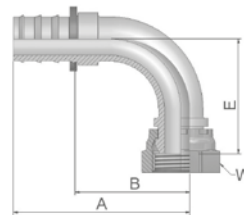

92 Female BSP Parallel Pipe Swivel – Straight (60° Cone)

BS5200-A – DKR

Part Number	Hose I.D.				Thread BSP	A mm	B mm	W mm
	DN	Inch	Size	mm				
39282-4-4C	6	1/4	-4	6.4	1/4x19	33	14	19
39282-6-6C	10	3/8	-6	9.5	3/8x19	40	17	22
39282-8-8C	12	1/2	-8	12.7	1/2x14	43	16	27
39282-12-12C	19	3/4	-12	19.1	3/4x14	56	19	32

82 Series

B2 Female BSP Parallel Pipe Swivel 90° Elbow (60° Cone)

BS 5200-B – DKR 90°

Part Number	Hose I.D.				Thread BSP	A mm	B mm	E mm	W mm
	DN	Inch	Size	mm					
3B282-4-4C	6	1/4	-4	6.4	1/4x19	42	23	28	19
3B282-6-6C	10	3/8	-6	9.5	3/8x19	49	27	33	22
3B282-8-8C	12	1/2	-8	12.7	1/2x14	60	34	40	27
3B282-12-12C	19	3/4	-12	19.1	3/4x14	83	46	53	32

Approved **fitting series** for hose types:

Also available in steel. Details can be found in catalogue CAT/4400/UK.

82 801Plus 804 821FR 830M 831 836 837BM 837PU 838M