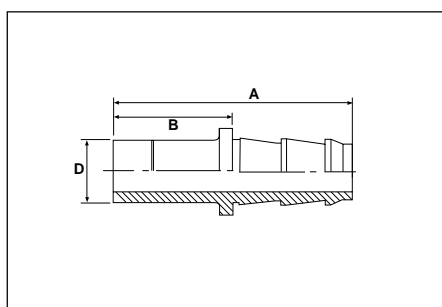

Push-Lok® Hoses and fittings

AM/AR - Banjo Bolt (DIN 7643)

| Part Number single | Part Number double | I.D. Banjo mm | G Thread metric / inch | L Single mm | L1 Double mm | H mm |
|--------------------|--------------------|---------------|------------------------|-------------|--------------|------|
| AM3 | A2M3 | 8 | M8x1 | 17 | 26 | 12 |
| AM4 | A2M4 | 10 | M10x1 | 19 | 30 | 14 |
| AR4 | | 10 | 1/8 | 19 | | 14 |
| AM6 | A2M6 | 12 | M12x1.5 | 26 | 38 | 17 |
| AM8 | A2M8 | 14 | M14x1.5 | 26 | 41 | 19 |
| AR8 | | 14 | 1/4 | 26 | | 19 |
| AR-08C | | | 1/4 | 26 | | 19 |
| AM10 | A2M10 | 16 | M16x1.5 | 28 | 46 | 22 |
| AR10 | | 17 | 3/8 | 29 | | 22 |
| AM13 | | 18 | M18x1.5 | 32 | | 24 |
| AM16 | | 22 | M22x1.5 | 40 | | 27 |
| AR16 | | 22 | 1/2 | 40 | | 27 |
| AM20 | | 26 | M26x1.5 | 45 | | 32 |

82 - Push-Lok® Union

| Part Number | Hose-I.D. | | | A mm |
|--------------|-----------|------|------|------|
| | DN | Inch | Size | |
| 38282-4-4B | 6 | 1/4 | -4 | 6.3 |
| 38282-6-6B | 10 | 3/8 | -6 | 9.5 |
| 38282-8-8 | 12 | 1/2 | -8 | 12.7 |
| 38282-10-10 | 16 | 5/8 | -10 | 15.9 |
| 38282-10-10B | 16 | 5/8 | -10 | 15.9 |
| 38282-12-12 | 20 | 3/4 | -12 | 19.0 |
| 38282-12-12B | 20 | 3/4 | -12 | 19.1 |

Standard material: brass

VW - Push-in Connector (VW standard 39-V-16619)

| Part Number | Hose-I.D. | | | | Tube O.D. MM | A mm | B mm | D mm |
|--------------|-----------|------|------|------|--------------|------|------|------|
| | DN | Inch | Size | mm | | | | |
| 3VW82-6-4BK | 6 | 1/4 | -4 | 6.3 | 6 | 42 | 23 | 5 |
| 3VW82-8-4BK | 6 | 1/4 | -4 | 6.3 | 8 | 44 | 24 | 5 |
| 3VW82-8-4CK | 6 | 1/4 | -4 | 6.3 | 8 | 44 | 24 | 5 |
| 3VW82-10-6BK | 10 | 3/8 | -6 | 9.5 | 10 | 49 | 26 | 8 |
| 3VW82-14-8BK | 12 | 1/2 | -8 | 12.7 | 14 | 56 | 29 | 11 |