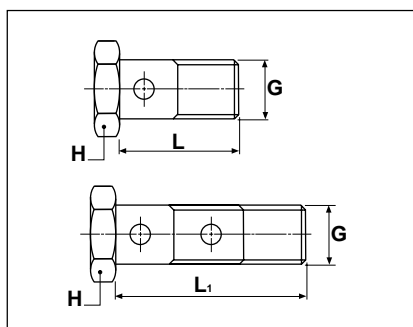

Push-Lok® Hoses and fittings

AM/AR - Banjo Bolt (DIN 7643)

| Part Number single | Part Number double | I.D. Banjo mm | G Thread metric / inch | L Single mm | L1 Double mm | H mm |
|--------------------|--------------------|---------------|------------------------|-------------|--------------|------|
| AM3 | A2M3 | 8 | M8x1 | 17 | 26 | 12 |
| AM4 | A2M4 | 10 | M10x1 | 19 | 30 | 14 |
| AR4 | | 10 | 1/8 | 19 | | 14 |
| AM6 | A2M6 | 12 | M12x1.5 | 26 | 38 | 17 |
| AM8 | A2M8 | 14 | M14x1.5 | 26 | 41 | 19 |
| AR8 | | 14 | 1/4 | 26 | | 19 |
| AR-08C | | | 1/4 | 26 | | 19 |
| AM10 | A2M10 | 16 | M16x1.5 | 28 | 46 | 22 |
| AR10 | | 17 | 3/8 | 29 | | 22 |
| AM13 | | 18 | M18x1.5 | 32 | | 24 |
| AM16 | | 22 | M22x1.5 | 40 | | 27 |
| AR16 | | 22 | 1/2 | 40 | | 27 |
| AM20 | | 26 | M26x1.5 | 45 | | 32 |

82 - Push-Lok® Union

| Part Number | Hose-I.D. | | | A mm |
|--------------|-----------|------|------|------|
| | DN | Inch | Size | |
| 38282-4-4B | 6 | 1/4 | -4 | 6.3 |
| 38282-6-6B | 10 | 3/8 | -6 | 9.5 |
| 38282-8-8 | 12 | 1/2 | -8 | 12.7 |
| 38282-10-10 | 16 | 5/8 | -10 | 15.9 |
| 38282-10-10B | 16 | 5/8 | -10 | 15.9 |
| 38282-12-12 | 20 | 3/4 | -12 | 19.0 |
| 38282-12-12B | 20 | 3/4 | -12 | 19.1 |

Standard material: brass

VW - Push-in Connector (VW standard 39-V-16619)

| Part Number | Hose-I.D. | | | | Tube O.D. MM | A mm | B mm | D mm |
|--------------|-----------|------|------|------|--------------|------|------|------|
| | DN | Inch | Size | mm | | | | |
| 3VW82-6-4BK | 6 | 1/4 | -4 | 6.3 | 6 | 42 | 23 | 5 |
| 3VW82-8-4BK | 6 | 1/4 | -4 | 6.3 | 8 | 44 | 24 | 5 |
| 3VW82-8-4CK | 6 | 1/4 | -4 | 6.3 | 8 | 44 | 24 | 5 |
| 3VW82-10-6BK | 10 | 3/8 | -6 | 9.5 | 10 | 49 | 26 | 8 |
| 3VW82-14-8BK | 12 | 1/2 | -8 | 12.7 | 14 | 56 | 29 | 11 |