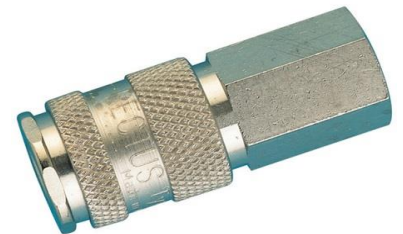

Quick release coupler 25KA HD with BSPT female thread.

Number	Size	Type
609078	1/4-female	25KAIW13MPN
609079	3/8-female	25KAIW17MPN
609080	1/2-female	25KAIW21MPN